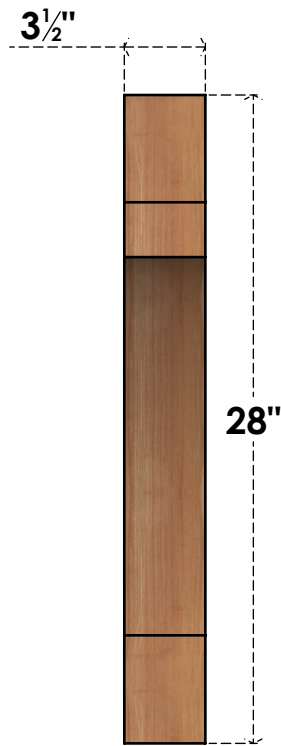

BRC04X28X28MRC00SWR

3 1/2"W X 28"D X 28"H MERCED SMOOTH BRACE, WESTERN RED CEDAR

SIDE

FRONT

EKENA MILLWORK
 2300 WEST MAIN ST.
 CLARKSVILLE, TX 75426
 TOLL FREE: 866-607-0453
 WWW.EKENAMILLWORK.COM

NOTES

1. INSTALLATION TO BE COMPLETED IN ACCORDANCE WITH MANUFACTURER'S SPECIFICATIONS.
2. DRAWING MAY NOT BE TO SCALE
3. THIS DRAWING IS INTENDED FOR DESIGN AND PLANNING PURPOSES ONLY.
4. ALL INFORMATION CONTAINED HEREIN WAS CURRENT AT THE TIME OF DEVELOPMENT BUT MUST BE REVIEWED AND APPROVED BY THE PRODUCT MANUFACTURER TO BE CONSIDERED ACCURATE.
5. PRODUCTS ARE NOT KILN DRIED. THIS ITEM IS UNIQUE AND WILL CONTAIN THE NATURAL VARIATIONS THAT THE WOOD SPECIES OFFERS. THIS MAY RESULT IN VARIATIONS UP TO 1/4"