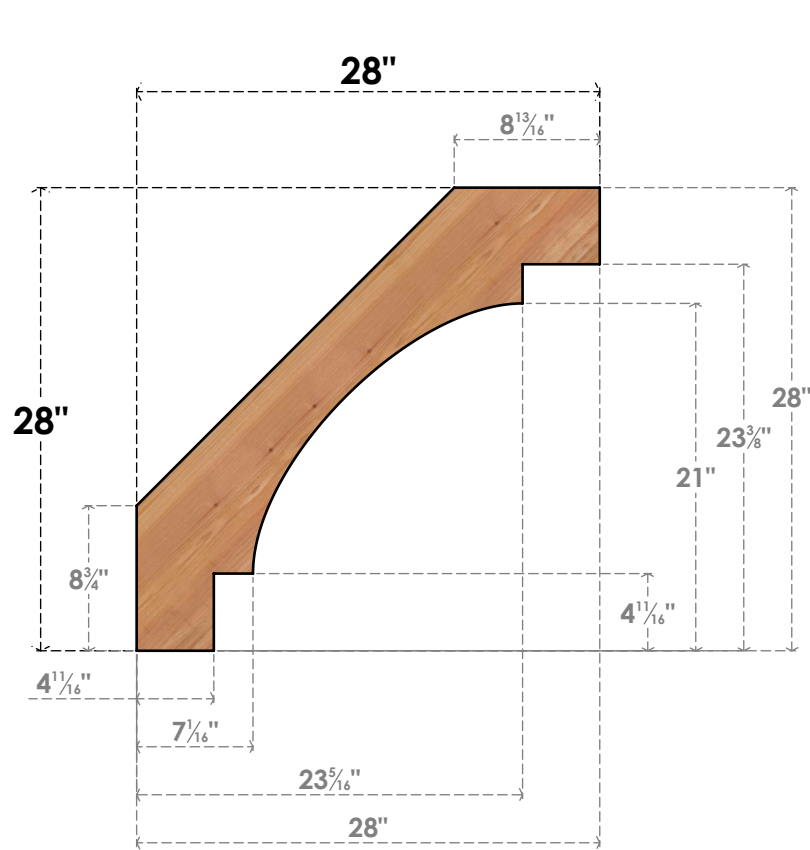

BRC04X28X28MRC00SWR

3 1/2"W X 28"D X 28"H MERCED SMOOTH BRACE, WESTERN RED CEDAR

SIDE

FRONT

EKENA MILLWORK
 2300 WEST MAIN ST.
 CLARKSVILLE, TX 75426
 TOLL FREE: 866-607-0453
 WWW.EKENAMILLWORK.COM

NOTES

1. INSTALLATION TO BE COMPLETED IN ACCORDANCE WITH MANUFACTURER'S SPECIFICATIONS.
2. DRAWING MAY NOT BE TO SCALE
3. THIS DRAWING IS INTENDED FOR DESIGN AND PLANNING PURPOSES ONLY.
4. ALL INFORMATION CONTAINED HEREIN WAS CURRENT AT THE TIME OF DEVELOPMENT BUT MUST BE REVIEWED AND APPROVED BY THE PRODUCT MANUFACTURER TO BE CONSIDERED ACCURATE.
5. PRODUCTS ARE NOT KILN DRIED. THIS ITEM IS UNIQUE AND WILL CONTAIN THE NATURAL VARIATIONS THAT THE WOOD SPECIES OFFERS. THIS MAY RESULT IN VARIATIONS UP TO 1/4"